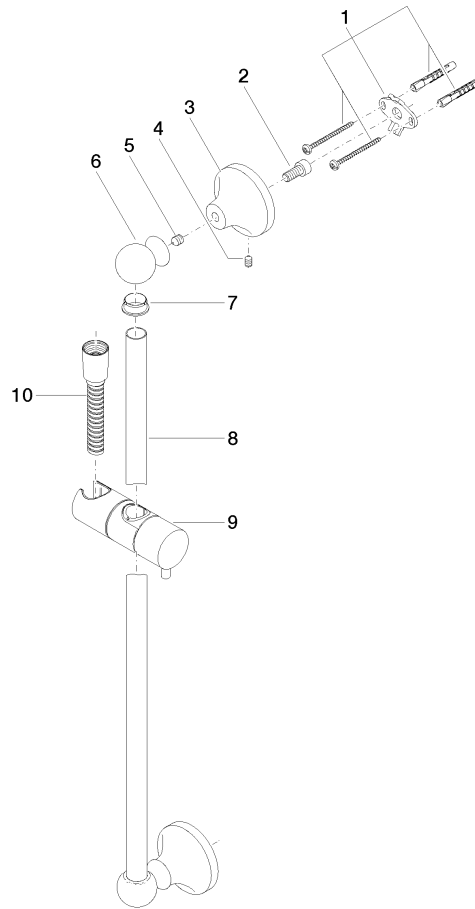

ST 050 200 1360

- slide bar
- Pipe diameter 18 mm
- rosette Ø 60 mm
- gauge 850 mm
- metal shower hose 1750mm with integrated anti-twist protection
- shower hose connector 1/2"

This article does not include a hand shower!

Required miscellaneous

	MADISON Hand shower - Brushed Dark Platinum •spray head Ø 95mm •Hand shower see page {PAGE} •Three settings: COMPACT RAIN, COMPACT SOFT FLOW, COMPACT AQUAPRESSURE FLOW, max. flow rate l/min (at 3 bar)	28 002 978-99
-----------------------------------------------------------------------------------	--------------------------------------------------------------------------------------------------------------------------------------------------------------------------------------------------------------------------	---------------

Required miscellaneous

	MADISON Hand shower FlowReduce - Brushed Dark Platinum •spray head Ø 95mm •Hand shower see page {PAGE} •Three settings: COMPACT RAIN, COMPACT SOFT FLOW, COMPACT AQUAPRESSURE FLOW, max. flow rate l/min (at 3 bar)	28 002 978-99 0010
-------------------------------------------------------------------------------------	-------------------------------------------------------------------------------------------------------------------------------------------------------------------------------------------------------------------------------------	--------------------

ST 050 200 1360

Certificates

WRAS_2009048. IAPMO_4976 (2).

ST 050 200 1360

Spare parts list

No.	Item Number	Name	Quantity used	Delivery time
1	90 17 20 708 00 90	fixing set	2	2
2	09 30 30 048 90	screw	2	2
3	09 17 20 016-99	holder	2	30
4	09 31 11 144 90	pin	2	2
5	09 31 11 002 90	pin	2	2
6	09 21 40 020-99	connection	2	30
7	09 18 40 009 90	sleeve	2	2
8	08 28 22 596-99	pipe	1	30
9	12 580 970-99	Slide unit - Brushed Dark Platinum	1	30
10	28 204 970-99	Metal shower hose 1/2" x 1/2" x 1750 mm - Brushed Dark Platinum	1	2